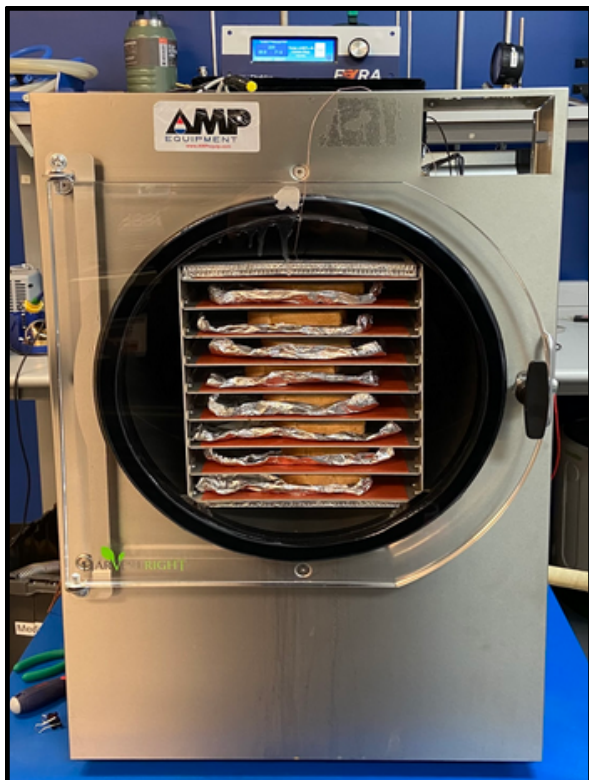

# Controller for Freeze Drying

**Image 1**  
Front of the Freeze Dryer with the Fyra attached

**Image 2**  
Back of the Fyra, with labeled connections and wiring