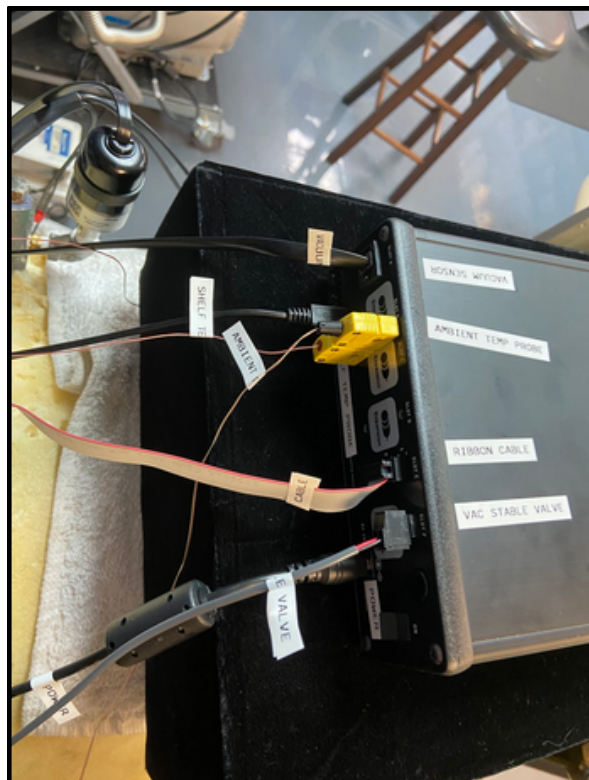

# Controller for Freeze Drying

**Image 1**  
Front of the Freeze Dryer with the Fyra attached

**Image 2**  
Back of the Fyra, with labeled connections and wiring

## Videos

General Overview	<a href="#">Watch Here</a>
Fyra Improvements: What Adding the Fyra Does	<a href="#">Watch Here</a>
Connections (Back of the Fyra; see Image 2)	<a href="#">Watch Here</a>
Features	<a href="#">Watch Here</a>
UI + Modes Explanation	<a href="#">Watch Here</a>