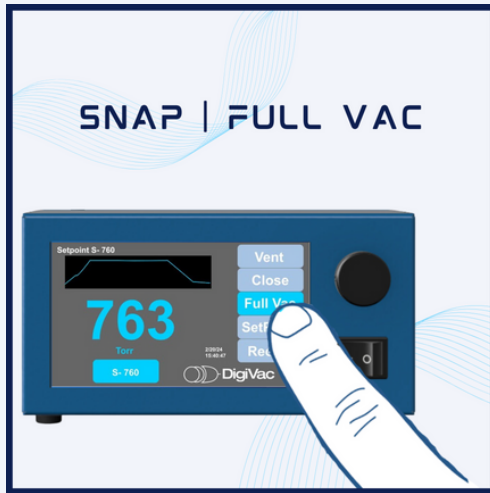

# Automating High Vacuum Control with a SNAP

Easy as  
1, 2, 3.  
**Full VAC,**  
**CLOSE,**  
**VENT**  
All with a  
**SNAP**