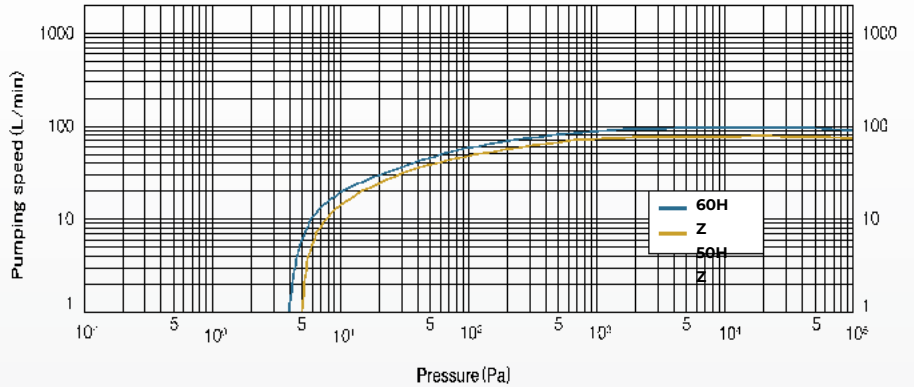

BEST SELLING MID VACUUM PUMPS

ISP Series

DIMENSIONS & PUMPING SPEEDS

ISP-50

ISP-90

ISP-250C-SV

ISP-250C-TV