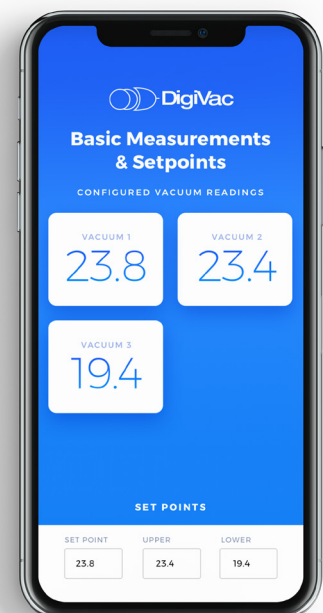

StrataVac Touch

M U L T I P L E G A U G E C O N T R O L L E R

POSSIBLE CONFIGURATIONS

- StrataVac with one gauge card and one gauge
- StrataVac with 2 gauge cards and 2 capacitance manometers
- StrataVac with a gauge card, gauge, throttle valve controller card, and throttle valve
- StrataVac with a gauge card, gauge, bleed valve controller card and vacstable bleed valve with wireless feature

StrataVac Touch

MULTIPLE GAUGE CONTROLLER

Vacuum Readings

Drive and combine up to 3 of your sensors | Save space, money, and avoid confusion by combining multiple tasks into one device.

Vacuum Control

Can control vacuum with bleed or throttle valves from 10mT – 760T.

Modular

Can be configured with up to 4 expansion boards to control multiple gauges at one time | Accepts different inputs based on driver board and sensor election | Possible different outputs including: analog recorder, USB, Wireless, SPDT relays and bleed valve.

Applications

Transfer Standard for calibrating other vacuum instruments, main reference gauge, research, and in-house standard.

WiFi Access

Can be used to view graph and plot historical data with VacuumNetwork.org, and as a vacuum transmitter to cloud-based services.